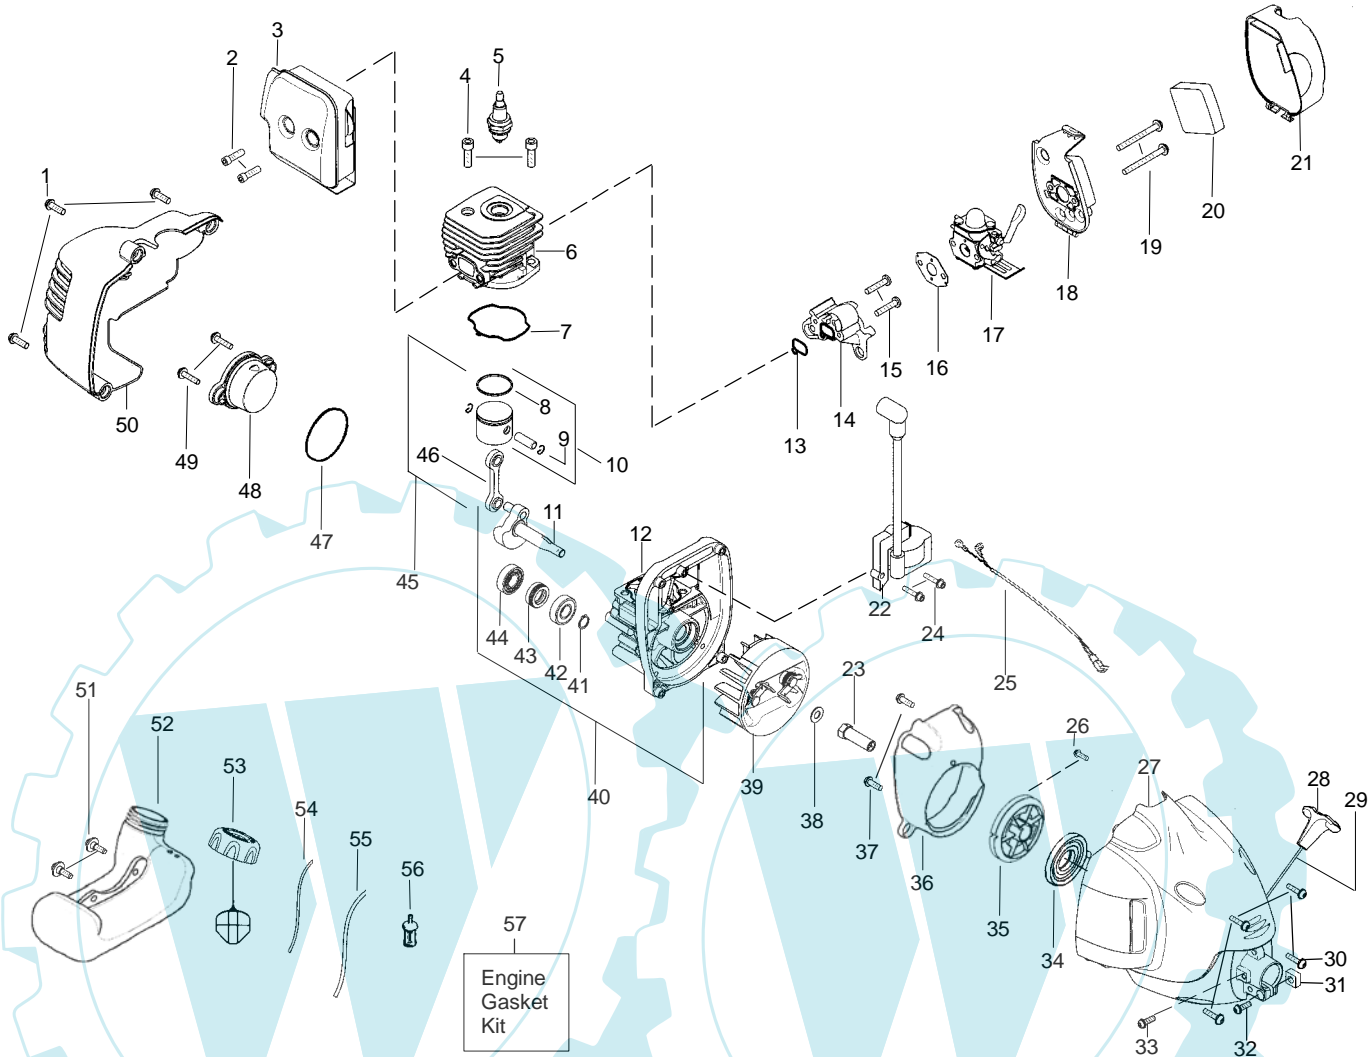

PARTS LIST NO. 530165347-01		PARTS LIST	MODEL(S) XLT2500
DATE 8/10/04	NEW		PAGE NO. 2

Note: Illustration may differ from actual model due to design changes

Ref.	Part No.	Description	Ref.	Part No.	Description	Ref.	Part No.	Description
1.	530015880	Screw	21.	530058912	Cover-Air Box	45.	530071785	Kit-Con Rod/Piston (Incl. 10,46)
2.	530058982	Bolt-Muffler	22.	530039234	Ignition Module	46.	530069945	Kit-Conn. Rod Assy
3.	530059826	Assy-Muffler/Shield (Incl. 2)	23.	530027953	Coupling-Drive	47.	530071750	O-Ring-C'case (kit)
4.	530015953	Screw-Cylinder	24.	530016357	Screw	48.	530058738	Assy-Plug (incl.47)
5.	952030249	Spark Plug (RCJ 6Y)	25.	530047278	Assy-Leadwire	49.	530016386	Screw
6.	530012541	Cylinder	26.	530016391	Screw	50.	530058737	Shroud-Rear
7.	530071750	Seal-Cylinder (kit)	27.	530071943-01	Assy.-Fan Hsg	51.	530016431	Retainer-Tank
8.	530055120	Piston Ring	28.	530058742	Handle-Starter	52.	530058847	Assy-Fuel Tank (incl. filter, lines & fuel cap)
9.	530015162	Retainer-Piston Pin	29.	530071798	Kit - Rope	53.	530058743	Assy-Fuel Cap w/ret.
10.	530071833	Kit - Piston (Incl. 8, 9)	30.	530015810	Screw	54.	530069247	Kit-Fuel Line (Small)
11.	530012555	Assy-Crankshaft	31.	530016382	Nut 12-24	55.	530069216	Kit-Fuel Line (Large)
12.	530012582	Assy-Crankcase (Incl. 42-44)	32.	530016381	Screw 12-24	56.	530095646	Assy-Fuel Pickup
13.	530071750	Seal-Cyl/Carb.(kit)	33.	530015805	Screw-Shaft Align.	57.	530071750	Kit-Engine Gasket (Incl. 7,13,16,47)
14.	530057547	Adapter-Carb.	34.	530042086	Spring-Starter			
15.	530016309	Screw	35.	530071797	Kit-Starter Pulley			
16.	530071750	Gasket-Carb. (kit)	36.	530057548	Baffle			
17.	530071811	Kit-Carb.(C1U-W19)	37.	530015880	Screw			
(Note: Repair kits are not available for this carburetor)			38.	530015828	Washer-Flat			
18.	530059246	Air Box	39.	530054115	Assy-Flywheel			
19.	530016429	Screw	40.	530071751	Assy-C'case & C'shaft (Incl. 11,12,41)			
20.	530036575	Foam-Air Filter	41.	530015941	Retain. Ring-C'shaft			
			42.	530055728	Outer Bearing			
			43.	530019264	Seal			
			44.	530032125	Inner Bearing			

↗ = NEW PART NUMBER FOR THIS IPL   * = REFER TO THE SERVICE REFERENCE INDICATED FOR MORE INFORMATION. (LOCATED AT END OF IPL)