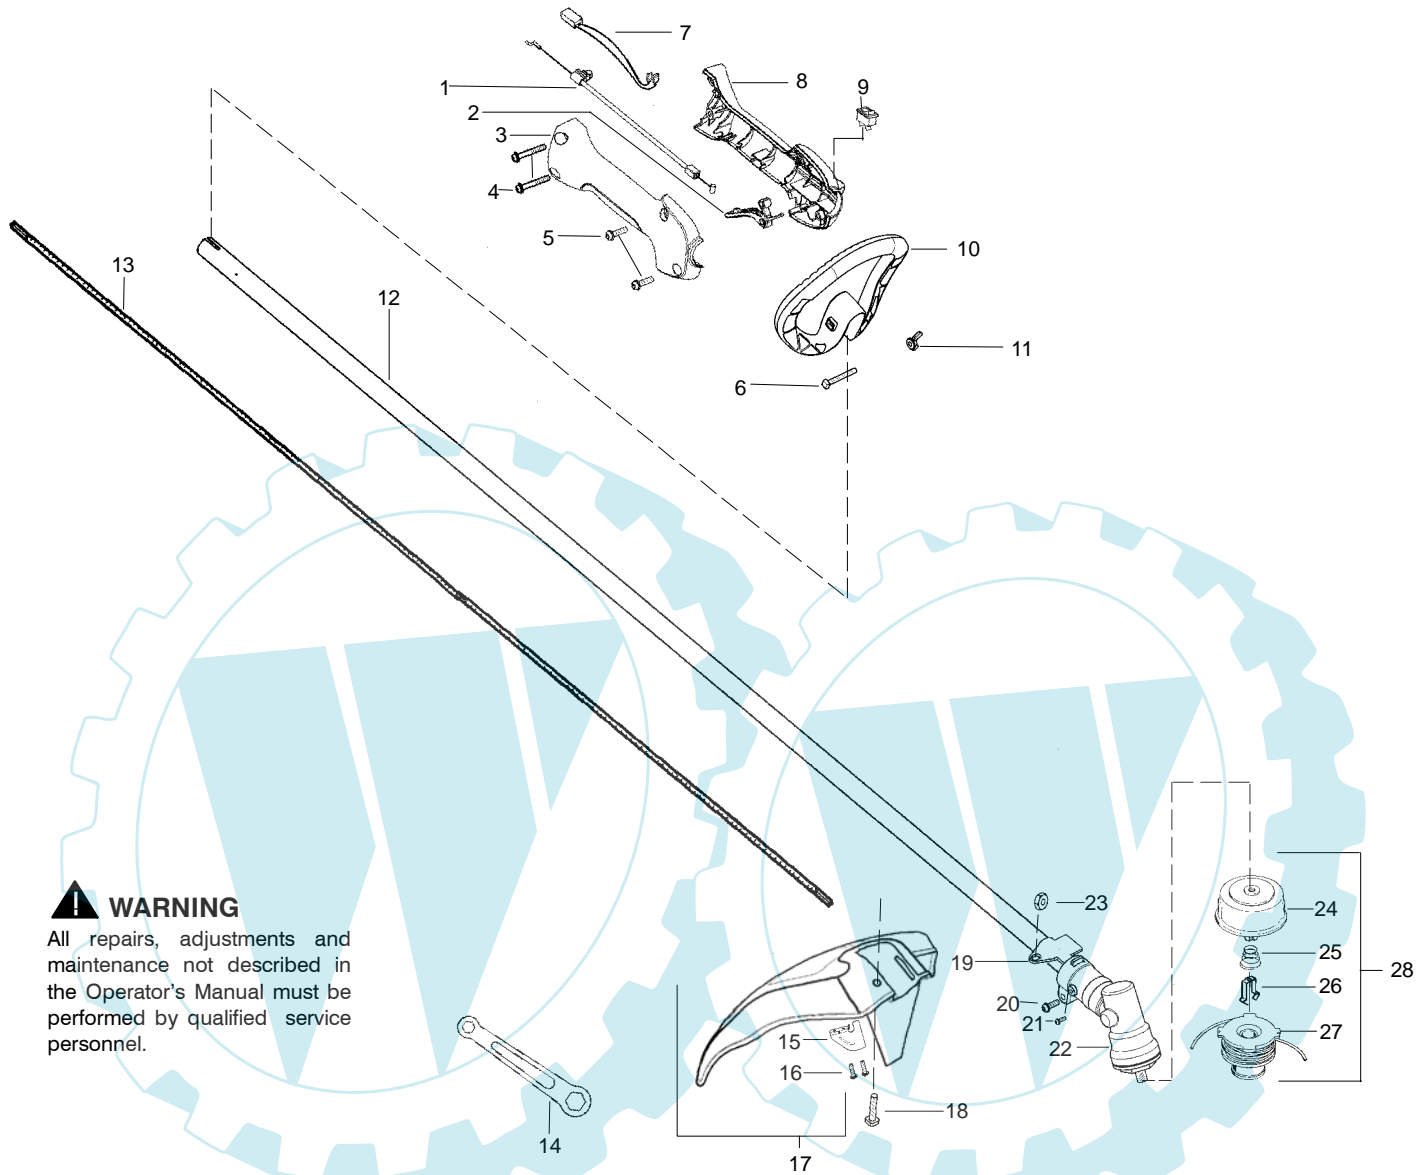

PARTS LIST NO. 530165347-01		 <b>PARTS LIST</b>	MODEL(s) XLT2500
DATE 8/10/04	NEW		NOTE: Illustration may differ from actual model due to design changes

**! WARNING**

All repairs, adjustments and maintenance not described in the Operator's Manual must be performed by qualified service personnel.

Ref.	Part No.	Description	Ref.	Part No.	Description
1.	530057566	Assy - Throttle Cable	20.	530016014	Screw
2.	530049107	Trigger	21.	530016224	Screw
3.	530058751	Throttle Hsg. (Right)	22.	530096099	Assy - Gearbox
4.	530016406	Screw	23.	530015197	Nut
5.	530015814	Screw	24.	530095772	Assy - Hub.
6.	530015786	Bolt - Handle	25.	530053241	Spring
7.	530054183	Assy - Wire	26.	530401957	'Retainer
8.	530150095	Throttle Hsg. (Left)	27.	530053242	Assy - Spool w/Line
9.	530069572	Kit - Switch	28.	530053244	Assy - Head TNG VI Assy.
10.	530058754	Handle - Assist			
11.	530016152	Wingnut - Handle			
12.	530071942-01	Assy - Drive Shaft Hsg.			
13.	530096169	Shaft - Flex			
14.	530056401	Wrench			
15.	530052285	Line Limiter			
16.	530015814	Screw			Not Shown
17.	530071823	Kit - Shield Assy (Incl.15,16)			
18.	530015820	Bolt - Shield			
19.	530057554	Bracket - Shield			
				530165201	Operator Manual (Euro)
				530150303-01	Decal - Shaft Warning

✓ = NEW PART NUMBER FOR THIS IPL

\* = REFER TO THE SERVICE REFERENCE INDICATED FOR MORE INFORMATION. (LOCATED AT END OF IPL)

PARTS LIST NO. 530165347-01		 <b>PARTS LIST</b>	MODEL(S) XLT2500
DATE 8/10/04	NEW		PAGE NO. 2